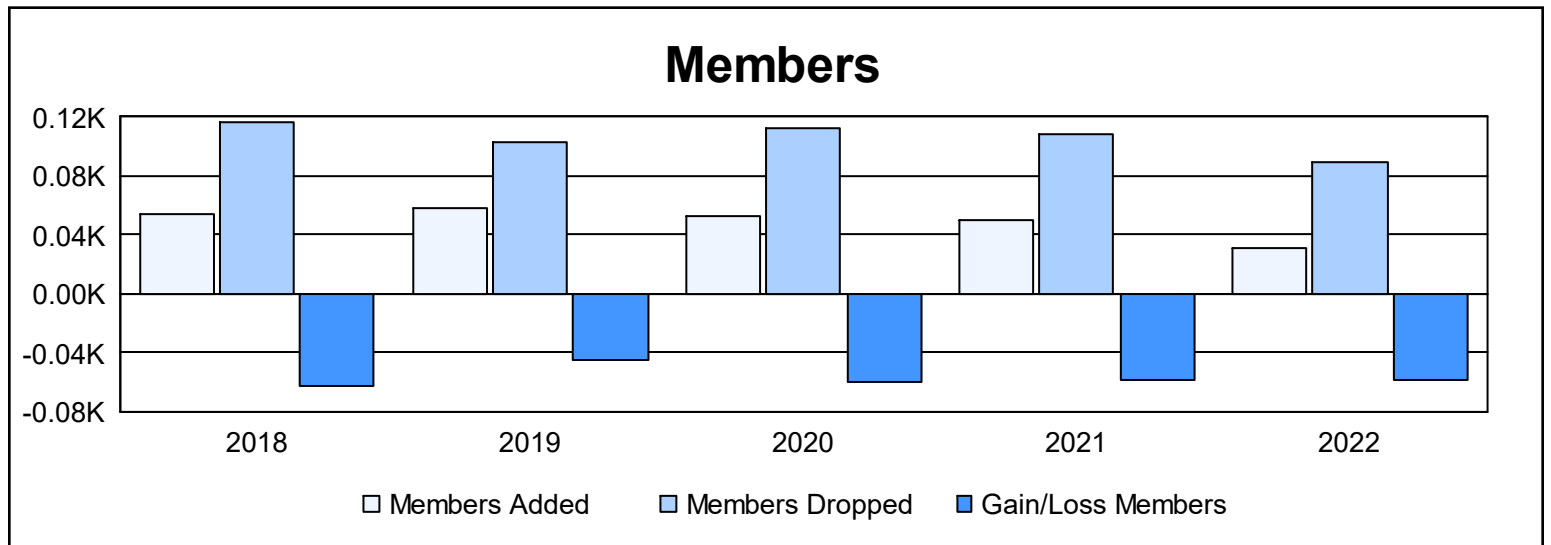

Year	New Clubs	Dropped Clubs	Gain/ Loss Clubs	New Members	Charter Members	Reinstate Members	Transfer Members	Total Member Added	Total Members Dropped	Gain/ Loss Members
2017-2018	0	2	-2	51	0	0	3	54	117	-63
2018-2019	0	2	-2	45	1	1	11	58	103	-45
2019-2020	1	0	1	30	20	1	2	53	113	-60
2020-2021	0	5	-5	44	1	2	3	50	108	-58
2021-2022	0	2	-2	26	0	1	4	31	89	-58
<b>Average</b>	<b>0</b>	<b>2</b>	<b>-2</b>	<b>39</b>	<b>4</b>	<b>1</b>	<b>5</b>	<b>49</b>	<b>106</b>	<b>-57</b>

### Membership Composition June 2022 Cumulative