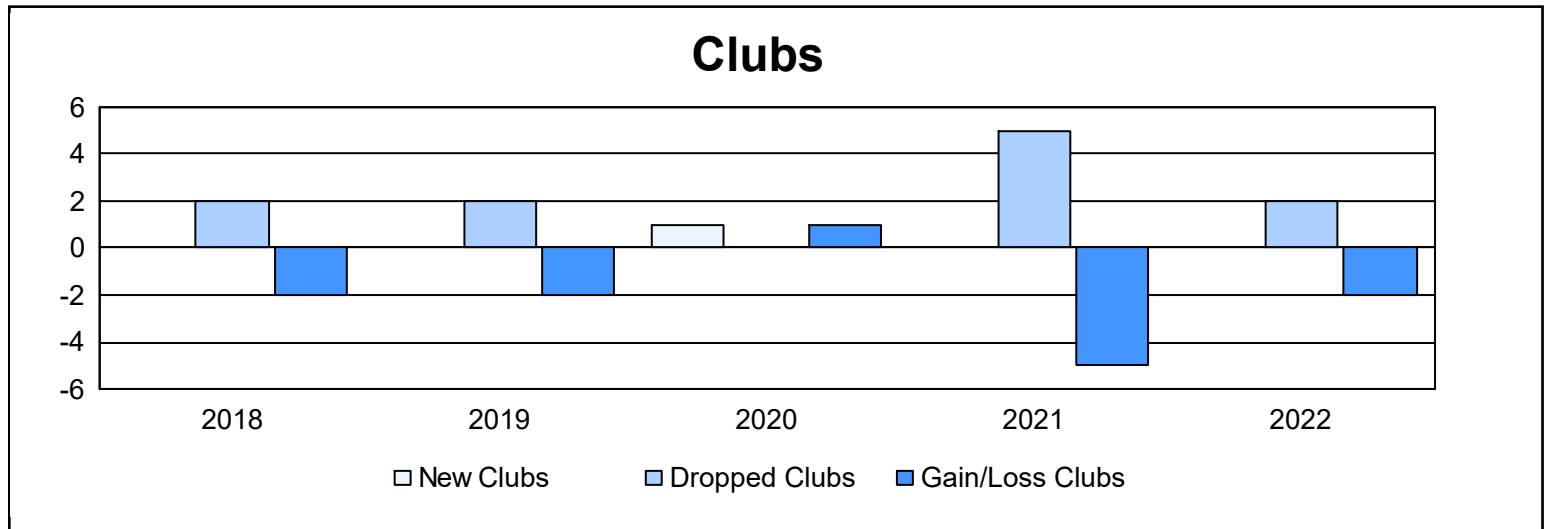

Year	New Clubs	Dropped Clubs	Gain/ Loss Clubs	New Members	Charter Members	Reinstate Members	Transfer Members	Total Member Added	Total Members Dropped	Gain/ Loss Members
2017-2018	0	2	-2	51	0	0	3	54	117	-63
2018-2019	0	2	-2	45	1	1	11	58	103	-45
2019-2020	1	0	1	30	20	1	2	53	113	-60
2020-2021	0	5	-5	44	1	2	3	50	108	-58
2021-2022	0	2	-2	26	0	1	4	31	89	-58
<b>Average</b>	<b>0</b>	<b>2</b>	<b>-2</b>	<b>39</b>	<b>4</b>	<b>1</b>	<b>5</b>	<b>49</b>	<b>106</b>	<b>-57</b>

### Membership Composition June 2022 Cumulative