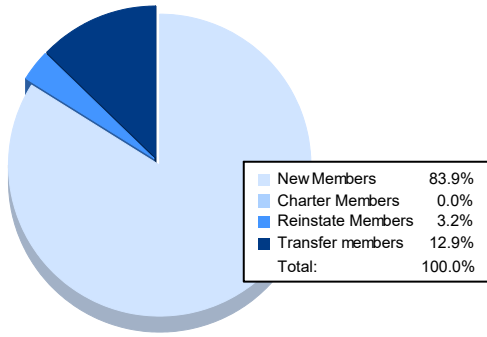

Year	New Clubs	Dropped Clubs	Gain/ Loss Clubs	New Members	Charter Members	Reinstate Members	Transfer Members	Total Member Added	Total Members Dropped	Gain/ Loss Members
2017-2018	0	2	-2	51	0	0	3	54	117	-63
2018-2019	0	2	-2	45	1	1	11	58	103	-45
2019-2020	1	0	1	30	20	1	2	53	113	-60
2020-2021	0	5	-5	44	1	2	3	50	108	-58
2021-2022	0	2	-2	26	0	1	4	31	89	-58
<b>Average</b>	<b>0</b>	<b>2</b>	<b>-2</b>	<b>39</b>	<b>4</b>	<b>1</b>	<b>5</b>	<b>49</b>	<b>106</b>	<b>-57</b>

### Membership Composition June 2022 Cumulative